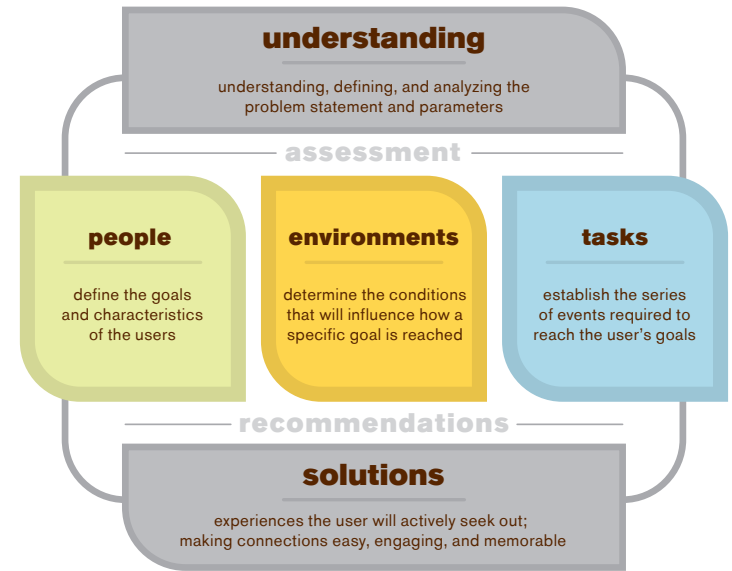

BACKGROUND & DIFFERENTIATOR

For over 30 years, Swath Design has been **bringing clarity to the complexity of place** by designing strategic visual systems that have a positive impact on how people experience, navigate, interact, and connect with built and natural environments.

We take responsibility for the details that move vision to practical solutions.

Swath is design that moves people®

STRATEGIC APPROACH: PATHSHOWING™

VISITOR JOURNEY

CAPABILITIES

- Wayfinding Systems
- Architectural Signage Design
- Exhibit Design
- Placemaking & Branded Environments
- Visitor Journey Planning

CORE COMPETENCIES

- Auditing and analyzing conditions to make strategic, cost-conscious recommendations.
- Understanding ADA compliance, zoning code compliance, and variance approval processes.
- Developing strategic signage systems and standards to help reduce long-term costs.
- Understanding vehicular and pedestrian flow.
- Focus on safe, efficient, and anxiety free navigation for visitors.
- Map systems, artifact displays, donor walls.

Detailed bid documentation drawings and fabrication administration that insure brand right, quality production and installation.

Educating client's staff on creating a positive and engaging experience for their visitor.